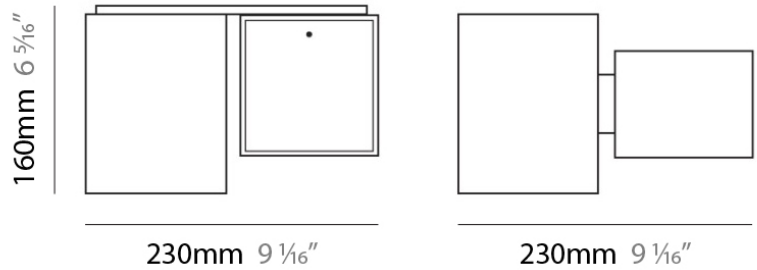

DOMINO SURFACE

D82074

PROJECT	
TYPE	
NOTES	
QUANTITY	
DATE	

GENERAL

Series: Domino
Brand: Panzeri
Division: Design
Mounting Type: Surface
Mounting Location: Ceiling

PHYSICAL

Shape: Cube
Length (mm): 230
Length (in): 9
Width (mm): 230
Width (in): 9
Height (mm): 160
Height (in): 6 5/16
Light Distribution: Direct
Weight (kg): 1.8
Weight (lbs): 4
Diffuser: Frosted White Glass
Fixture Material: Stainless Steel

ELECTRICAL

Number of Lamps: 2
Lamp Type: LED Retrofit
Lamp Shape: T4
Bulb Included: Bulb Not Included
Total Output Wattage (W): 6
Max. Wattage Per Lamp (W): 3
Lamp Base: G9
Input Voltage (V): 120

LED

OPTICAL

RATINGS AND CERTIFICATIONS

Certified By: CSA Certified to UL and CSA Standards
IP rating: IP40