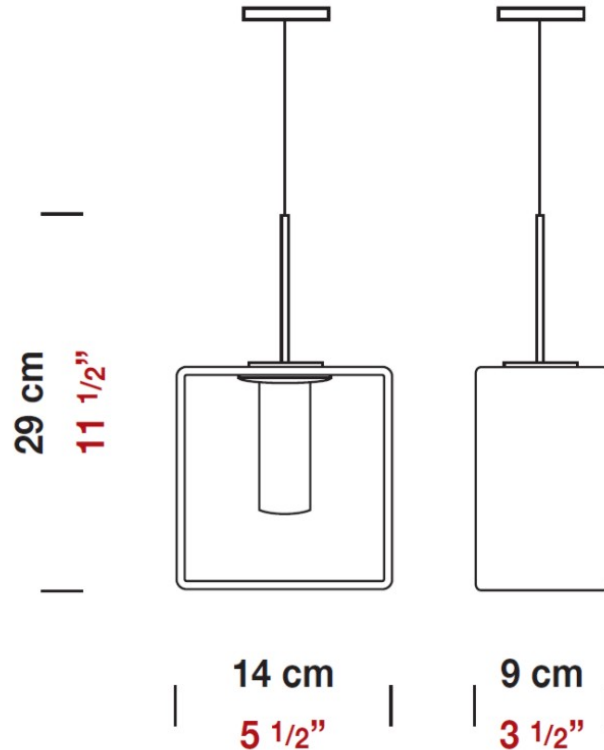

DOMINO SUSPENSION

D81048-BLK

PROJECT	
TYPE	
NOTES	
QUANTITY	
DATE	

GENERAL

Series: Domino
Brand: Panzeri
Division: Design
Mounting Type: Suspension
Mounting Location: Ceiling
Subcategory: Pendant

PHYSICAL

Length (mm): 140
Length (in): 5 1/2
Width (mm): 90
Width (in): 3 9/16
Height (mm): 290
Height (in): 11 7/16
Max. Overall Height (mm): 2290
Max. Overall Height (in): 90 3/16
Weight (kg): 1.23
Weight (lbs): 2.71
Diffuser: Black Blown Glass

ELECTRICAL

Number of Lamps: 1
Lamp Type: LED Retrofit / Halogen
Bulb Included: Bulb Not Included
Total Output Wattage (W): 13 / 60
Max. Wattage Per Lamp (W): 13 / 60
Lamp Base: G9

LED

OPTICAL

RATINGS AND CERTIFICATIONS

Certified By: CSA Certified to UL and CSA Standards
IP rating: IP20